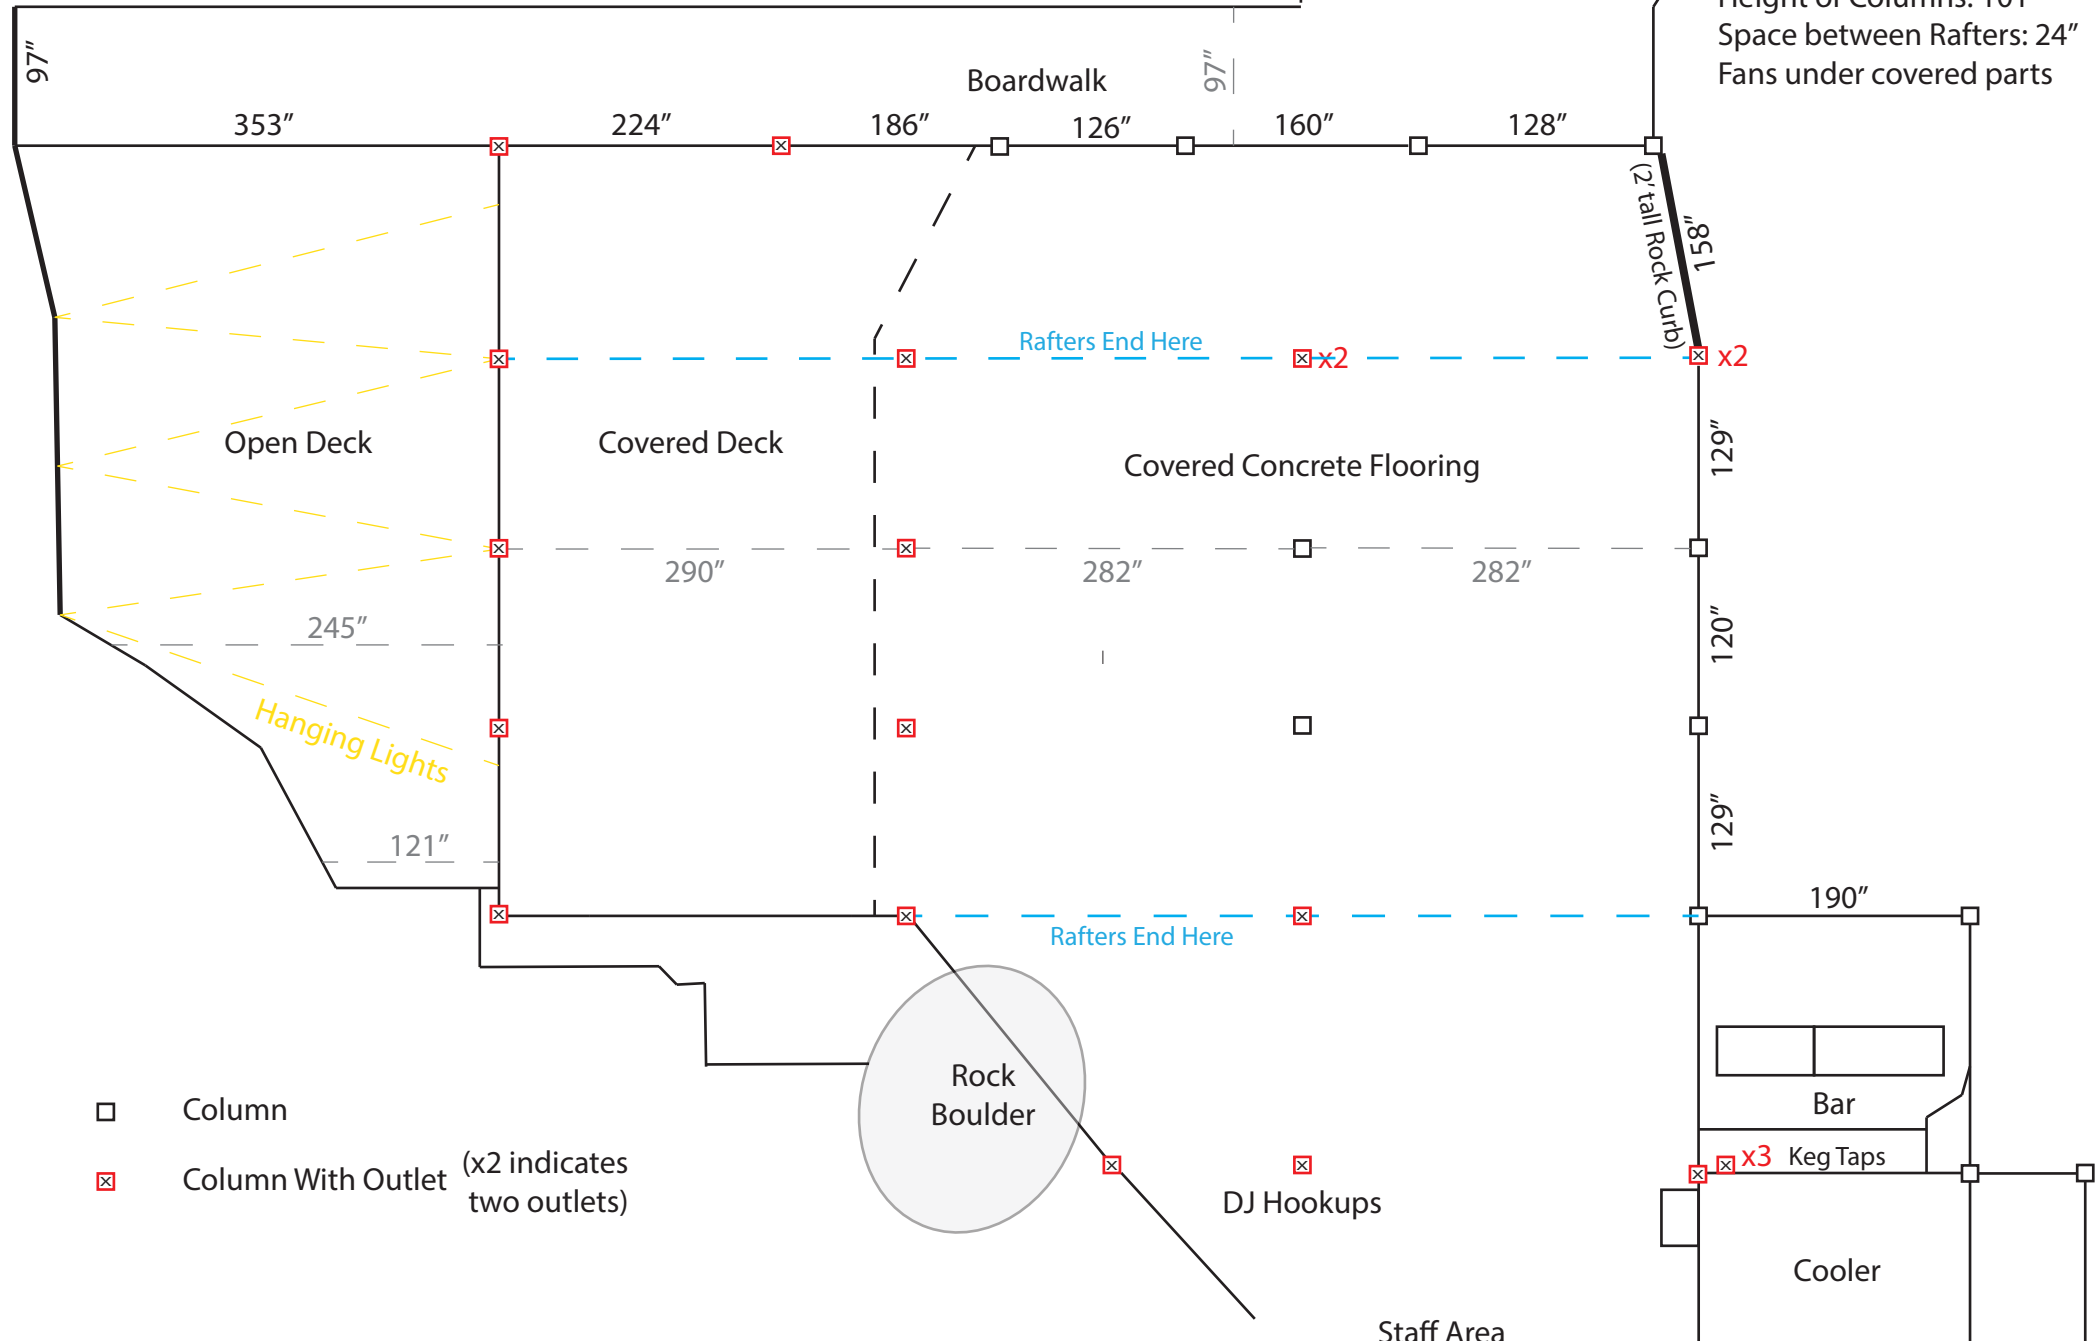

Covered pavillion can comfortably seat 400 without a dance floor and buffet on open deck
Open deck can seat up to 10 additional tables

Click for pictures: [Picture 1](#) [Picture 2](#) [Picture 3](#) [Picture 4](#)

Tree

Height of Rafters: 109"
Height of Columns: 101"
Space between Rafters: 24"
Fans under covered parts

- Column
- ⊗ Column With Outlet (x2 indicates two outlets)

Staff Area