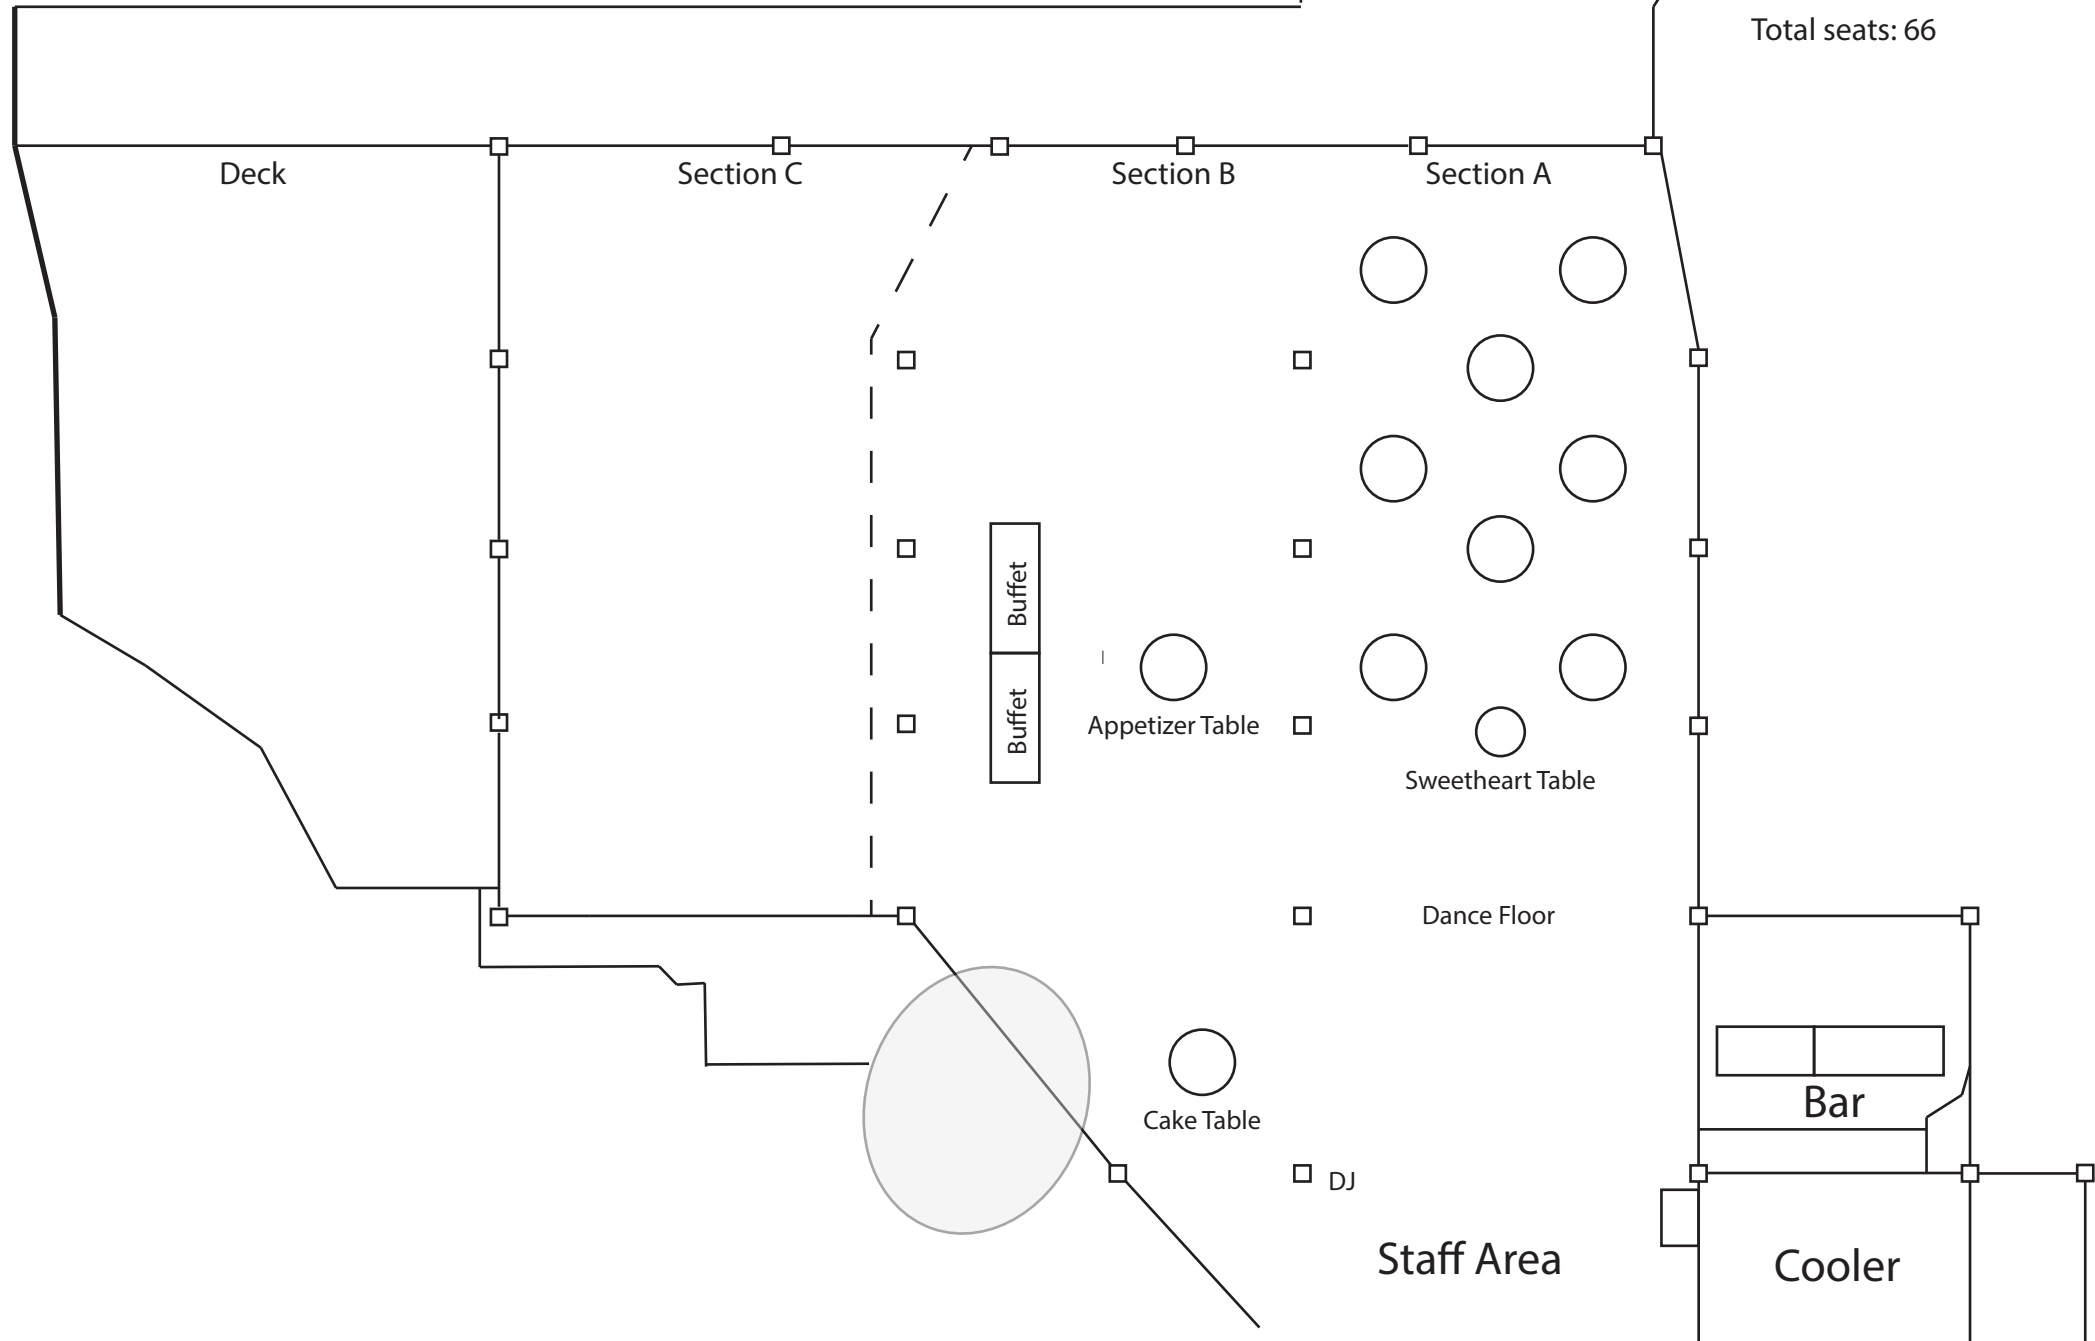

**Table Sizes to Scale**

○ Sweetheart Table

○ 5' Round Table

▭ 8' Rectangle Table

# Table Sizes to Scale

Sweetheart Table

8' Rectangle Table

5' Round Table

# Wedding Template for 66 people

18 Tables = 64 seats  
1 Sweetheart = 2 seats

Total seats: 66

# Wedding Template for 154 people

19 Tables = 152 seats  
1 Sweetheart = 2 seats  
Total seats: 154